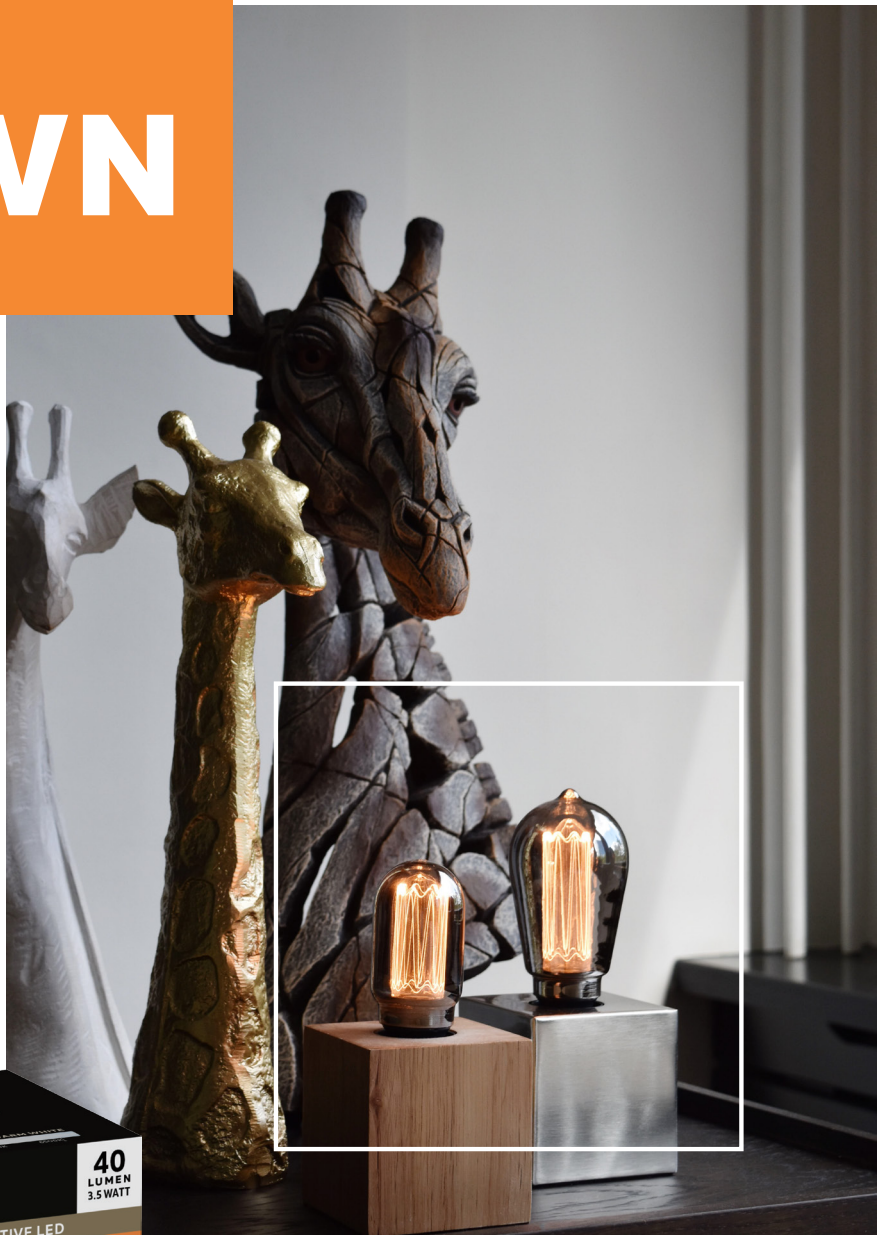

CROWN

DECORATIVE | CROWN SERIES

The bulbs in this series provide warm light and have the appearance of incandescent tungsten wires combined with the energy efficiency of LED.

01

Ø: 45mm
H: 112mm

02

Ø: 60mm
H: 112mm

03

Ø: 64 mm
H: 145 mm

04

Ø: 95 mm
H: 145 mm

05

Ø: 125 mm
H: 164 mm

06

Ø: 45 mm
H: 112 mm

07

Ø: 60 mm
H: 112 mm

08

Ø: 64 mm
H: 145 mm

09

Ø: 95 mm
H: 145 mm

10

Ø: 125 mm
H: 164 mm

No.	Art. #	EAN-13 code	Product name
01	473896	8712879147312	Crown Tube T45 220-240V E27 3,5W 40LM 2000K Titanium Dimmable
02	473898	8712879147329	Crown Standard A60 220-240V E27 3.5W 40LM 2000K Titanium Dimmable
03	473894	8712879147299	Crown Rustic ST64 220-240V E27 3,5W 40LM 2000K Titanium Dimmable
04	473892	8712879147336	Crown Globe G95 220-240V E27 3.5W 40LM 2000K Titanium Dimmable
05	473890	8712879147305	Crown Globe G125 220-240V E27 3,5W 40LM 2000K Titanium Dimmable
06	473880	8712879145110	Crown Tube T45 220-240V E27 3,5W 120LM 1800K Gold Dimmable
07	421678	8712879144649	Crown Standard A60 220-240V E27 2,3W 60LM 1800K Gold Dimmable
08	421694	8712879141655	Crown Rustic ST64 220-240V E27 3,5W 100LM 1800K Gold Dimmable
09	421687	8712879151067	Crown Globe G95 220-240V E27 3,5W 120LM 1800K Gold Dimmable
10	473879	8712879145103	Crown Globe G125 220-240V E27 3,5W 120LM 1800K Gold Dimmable