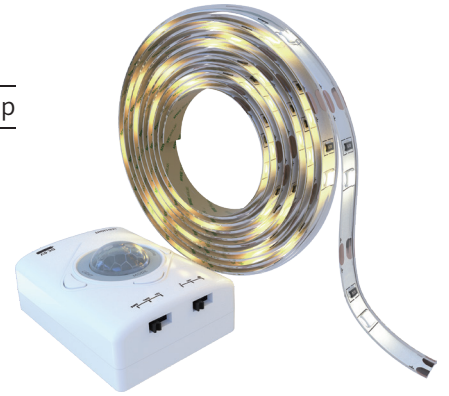

04

 W:270mm
 D:47mm
 H:19mm

INDOOR RECHARGEABLE LEDSTRIP 1,5M + MOTION SENSOR

- 200 Lumen
- Lights up when movement is detected (3-5m)
- Sensor time adjustable 15/130/380 seconds
- Adjustable sensitivity
- Day/Night PIR Sensor (Angle: 100°)
- USB Rechargeable
- 1500mm strip
- Mounting option: 3M Tape & Magnet

05

1500mm strip

OUTDOOR

06

W:92mm
D:26mm
H:79mm

OUTDOOR MOTION SENSORLIGHT

- 10 Lumen
- Lights up for 30 seconds when movement is detected (3.5m)
- Sensor angle: 60°
- IP44 (Indoor & Outdoor)
- Battery 3x AAA (excluded)
- W:92mm*D:26mm*H:79mm
- Mounting option: Screws

SENSOR CEILING LIGHT

- 300 Lumen
- Lights up for 20 seconds when movement is detected (3-5m)
- Sensor angle: 110°
- IP44 (Indoor & Outdoor)
- Battery 4x D (excluded)
- Ø:189*H:56mm
- Mounting option: Ceiling Bracket & Screws

SOLAR FLOODLIGHT WITH SEPERATE PANEL &5M CABLE

- 800 Lumen
- Lights up for 20 seconds when movement is detected (3-8m)
- Day/Night PIR Sensor (Angle: 110°)
- IP44 (Outdoor use)
- Lamp W:130mm*D:57mm*H:158mm & Panel W:139x30x151mm
- Mounting option: Screws & Plugs