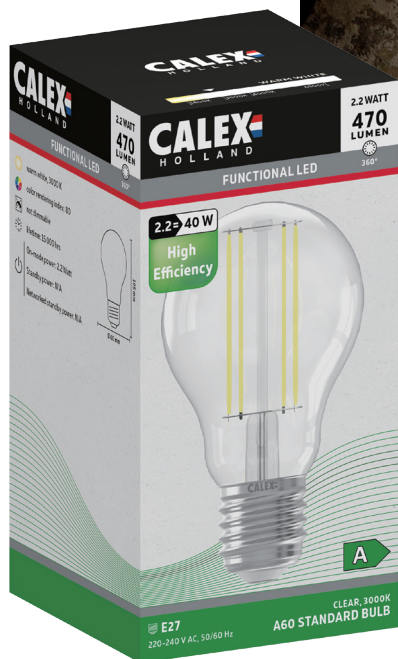

FILAMENT

FUNCTIONAL | FILAMENT LED SERIES

Get to know our, full glass LED solutions that replace all popular incandescent/halogen lightbulbs. The LEDs are designed to look like an incandescent lamp. LED has never felt so familiar.