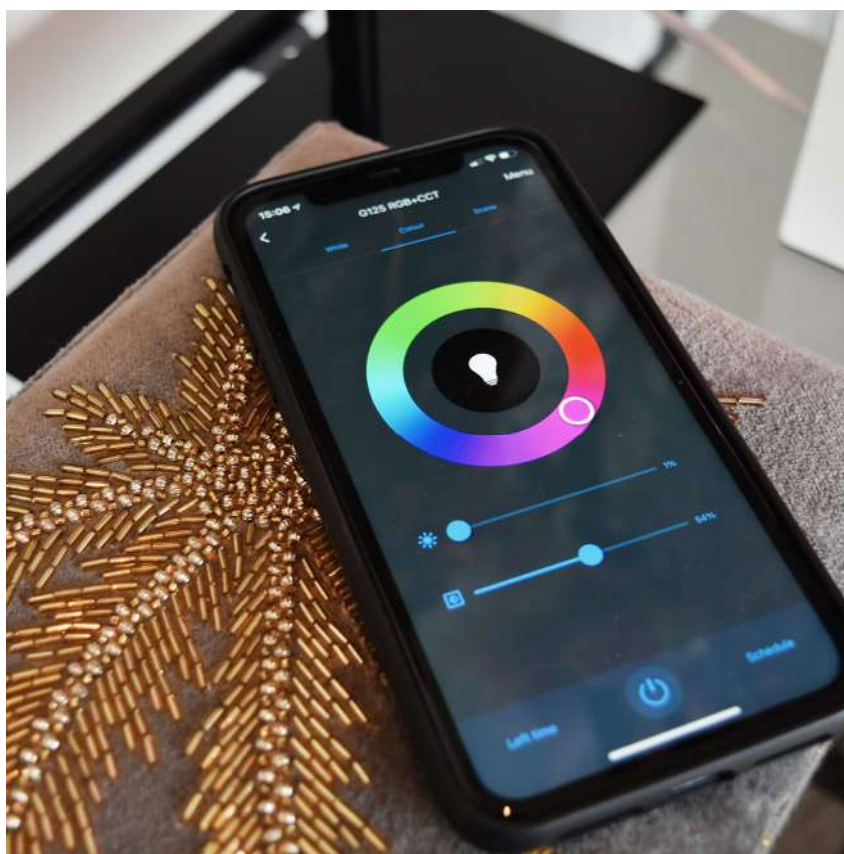

Tn bsuMfetusr 5N
RGB + Tunable White
Art. # 429242
EAN 8712879149217
2700-6500K
24W, 1200 Lumen

“TIME TO PARTY! PUT ON THE MUSIC MODE IN THE CALEX APP AND THE BULBS WITH RGB FUNCTION WILL REACT TO THE BEAT.”