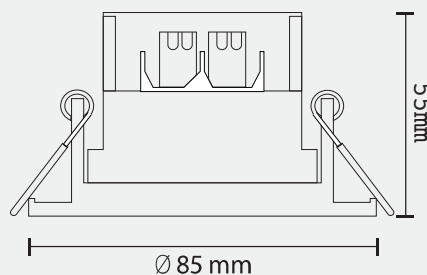

TQFDIGDAUP OT

Diameter: 85mm
Installation Depth: 55mm
Material: Plastic
Shape: Round
Tiltable: Yes
Interconnectable: Yes
Screwless instalation: Yes

Tn bsuDi skun bt rñhi uloh
RGB
Art. # 28 01 0002 00
EAN 8712879151111
8.4W, 25 Meter
For indoor & Outdoor use