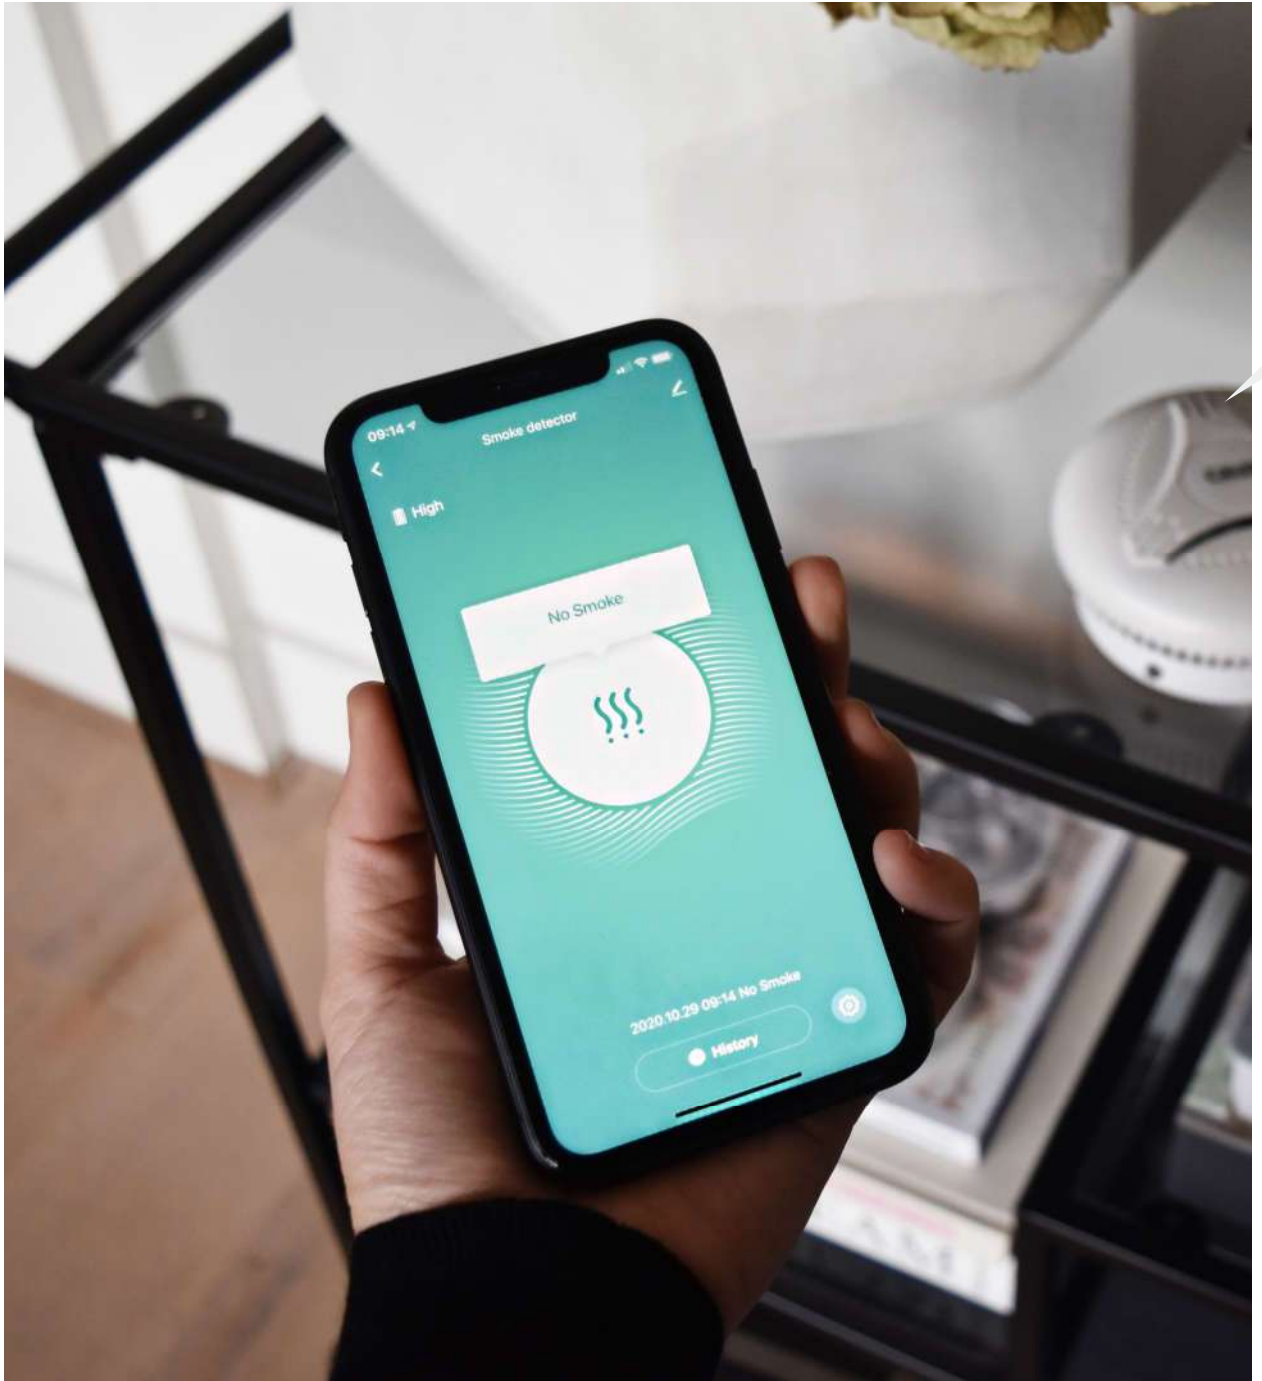

TAGFUa

GHS TU!

- SECURITY

Feel safe with the smart security items by Calx. All of them help you to secure your home. Whether you are looking for sensors, sirens or camera's. This category has it all.