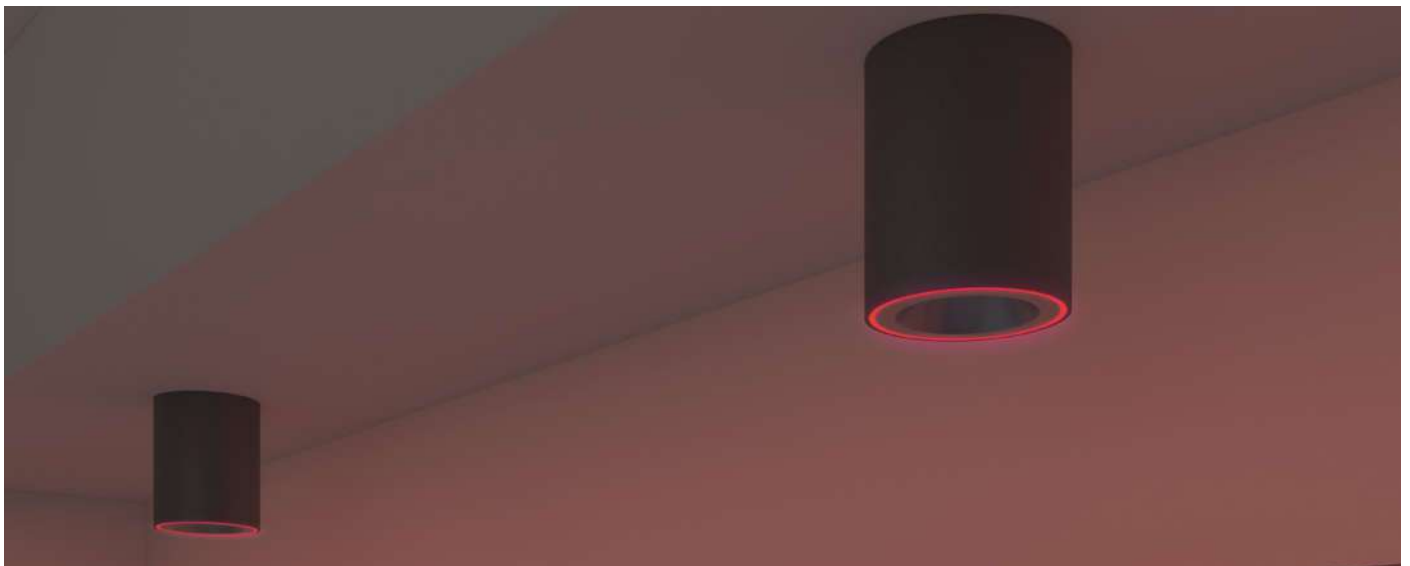

R4 AWAHACMF

R4 AWAHACMF

R4 AWAHACMF

Tn bsul brp Tvsjgdf Npvoufe Tr puCrbdl
RGB+Tunable White
Art. # 53 01 0008 00
EAN 8712879156796
2700-6500K + RGB
6.5W, 370 Lumen

R4 AWAHACMF

Tn bsul brp Tvsjgdf Npvoufe Tr puX i luf
RGB+Tunable White
Art. # 53 01 0009 00
EAN 8712879156819
2700-6500K + RGB
6.5W, 370 Lumen