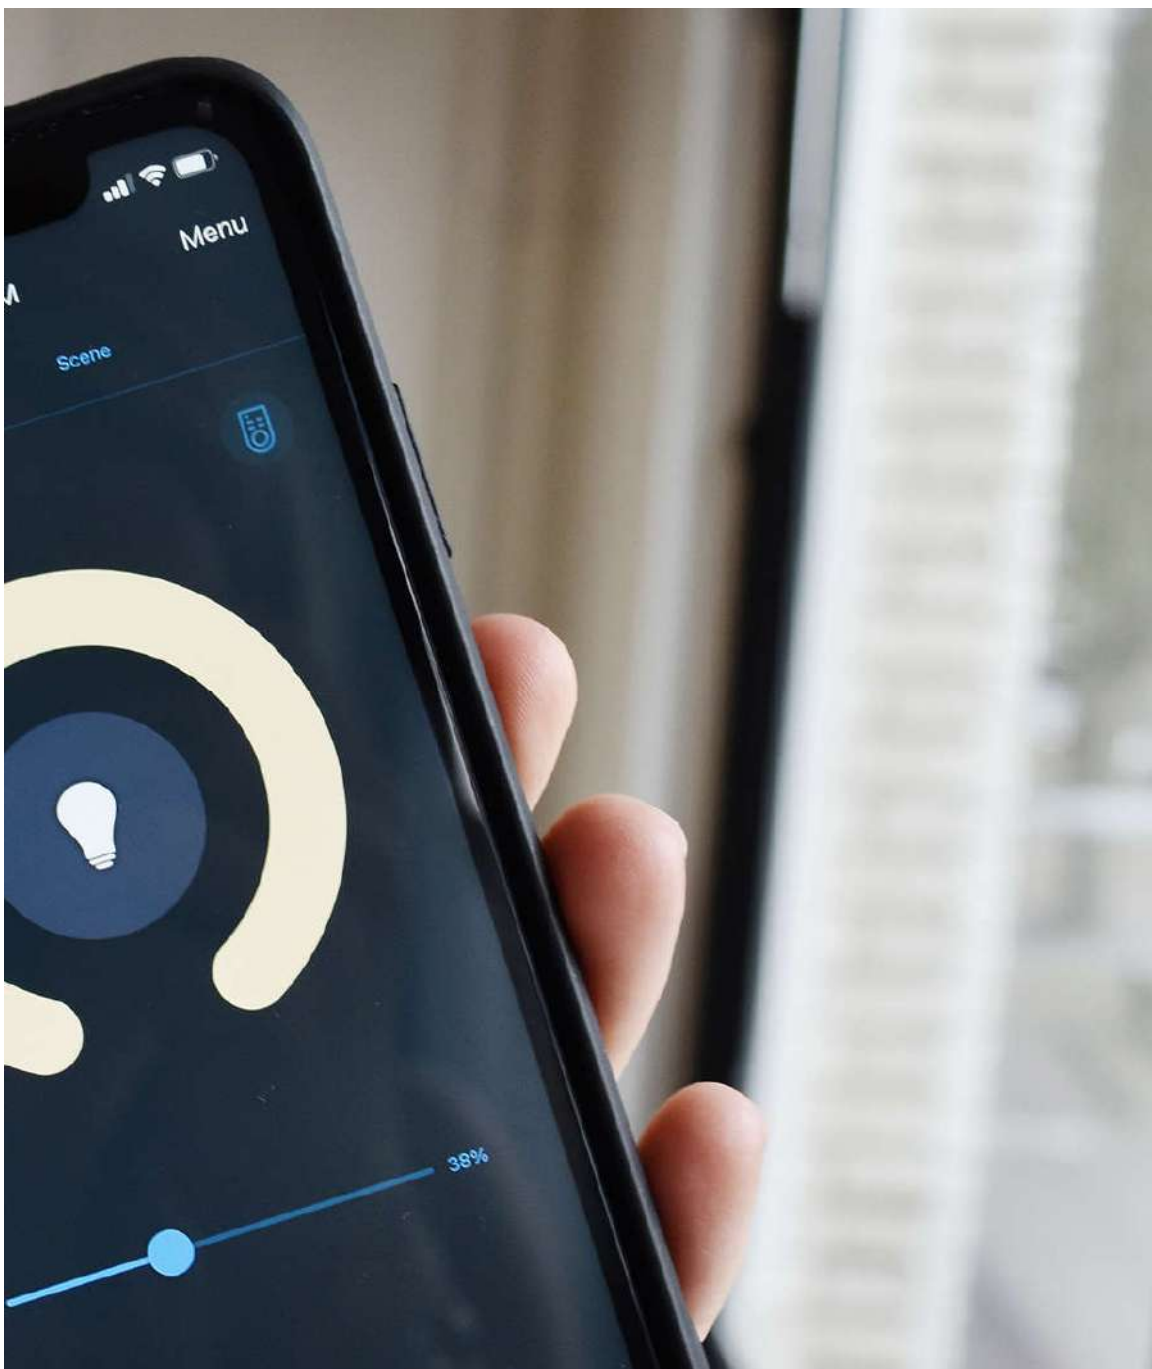

CEAVUHGVMCT TI IOF CSKI UFS!

- DECORATIVE BULBS

This series offers stylish smart light sources that can be controlled via Wi-Fi.

Unique to these models is that they are not only beautiful to look at, but also dimmable and you can change the colour temperature. This way you can easily switch between work light and ambient light. Choose from the colors; Gold, Smokey and Clear.