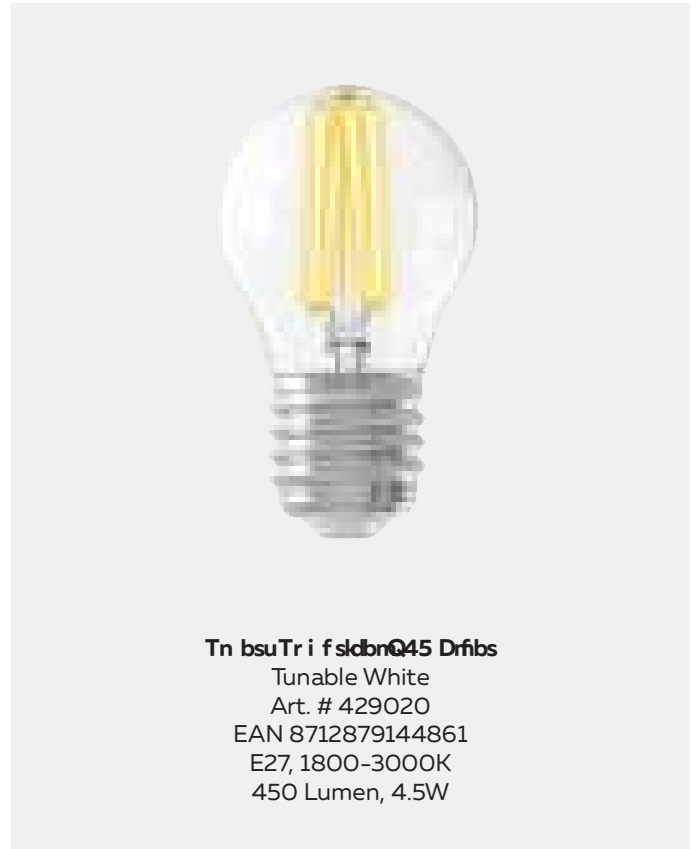

Tn bsuTr i f sldbnQ45 Drfibs
Tunable White
Art. # 429020
EAN 8712879144861
E27, 1800-3000K
450 Lumen, 4.5W