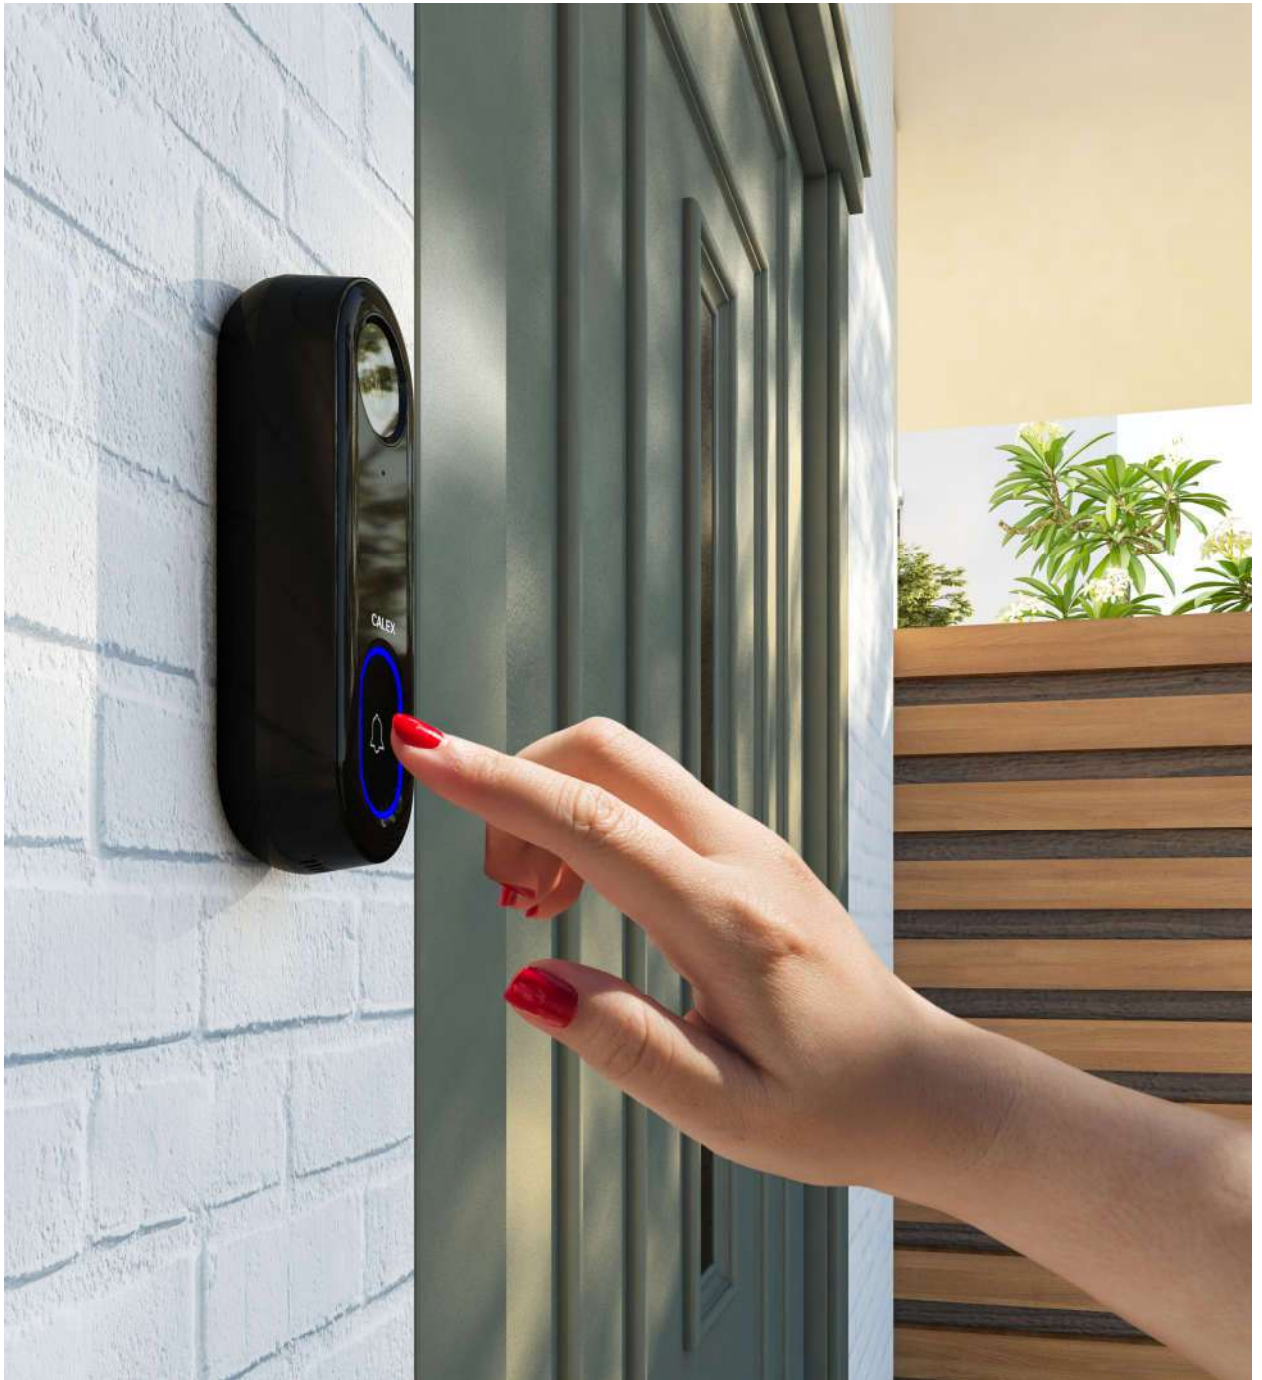

LOP DL
LOP DL,
X I P'T
U FSFB
- VIDEO DOORBELLS

Out and about or at home, with these Caex Smart Video Doorbells you'll always know who is at your door! See what's happening right outside your door via your phone, 24 hours a day, live.

See, hear and talk to visitors via the video function and built-in microphone and speakers.