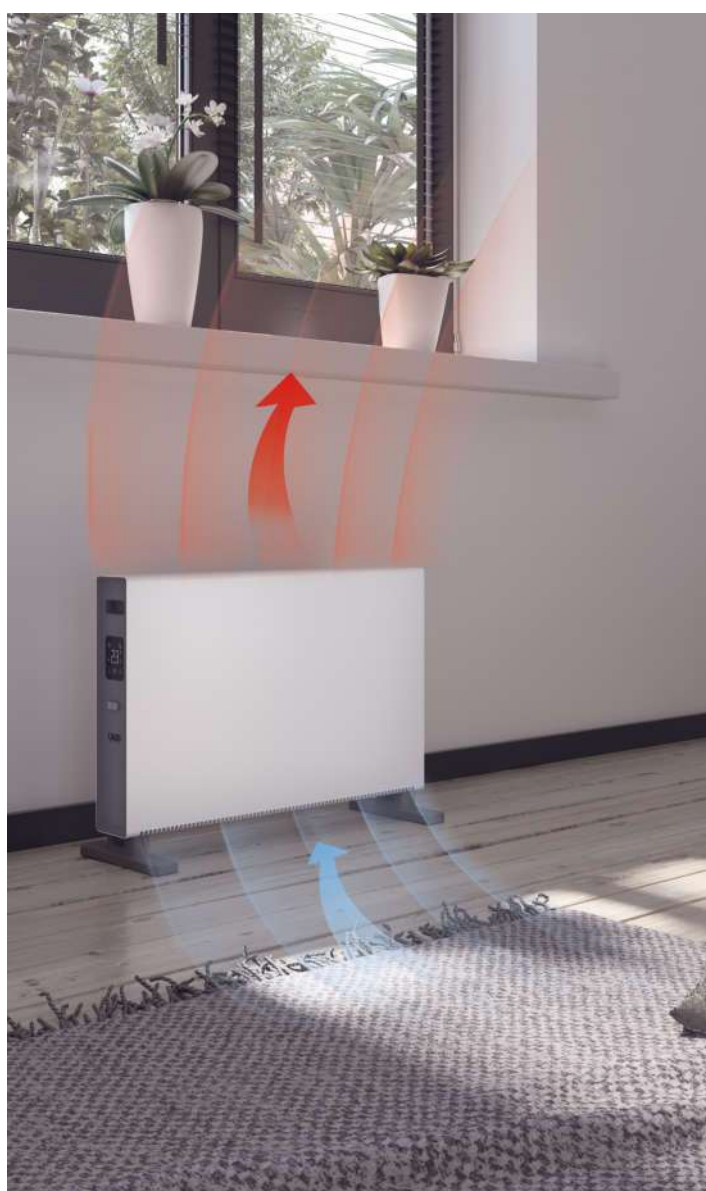

wy r -y b" bweir

bss d pvr rife

udfevfi

xlfy bphf 22l

plhi vxlur p 2l o

Tn bsuQf ugf fefsx ki Dbn fsb
 Art. # 55 01 0004 00
 EAN 8712879155751
 Micro SD Card (Not included)
 3MP, Resolution 2304 x 1296

R4 AWAKCMF