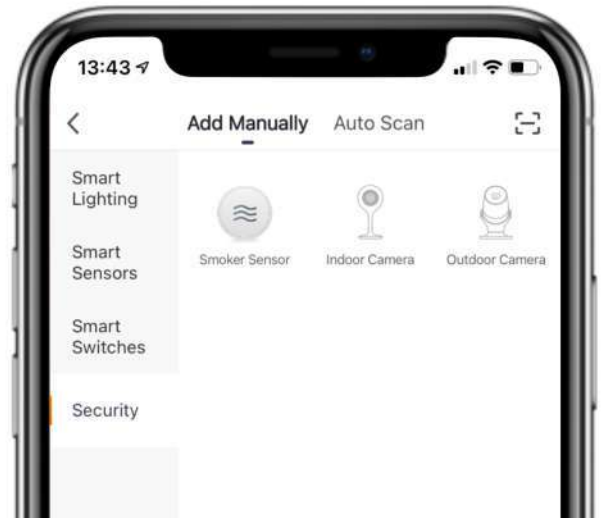

TAGFUa

GHS TU!

- SECURITY

Feel safe with the smart security items by Calx. All of them help you to secure your home. Whether you are looking for sensors, sirens or camera's. This category has it all.

Tn bsuTn pl f E fuf dups
 Art. # 429220
 EAN 8712879146551
 85DB