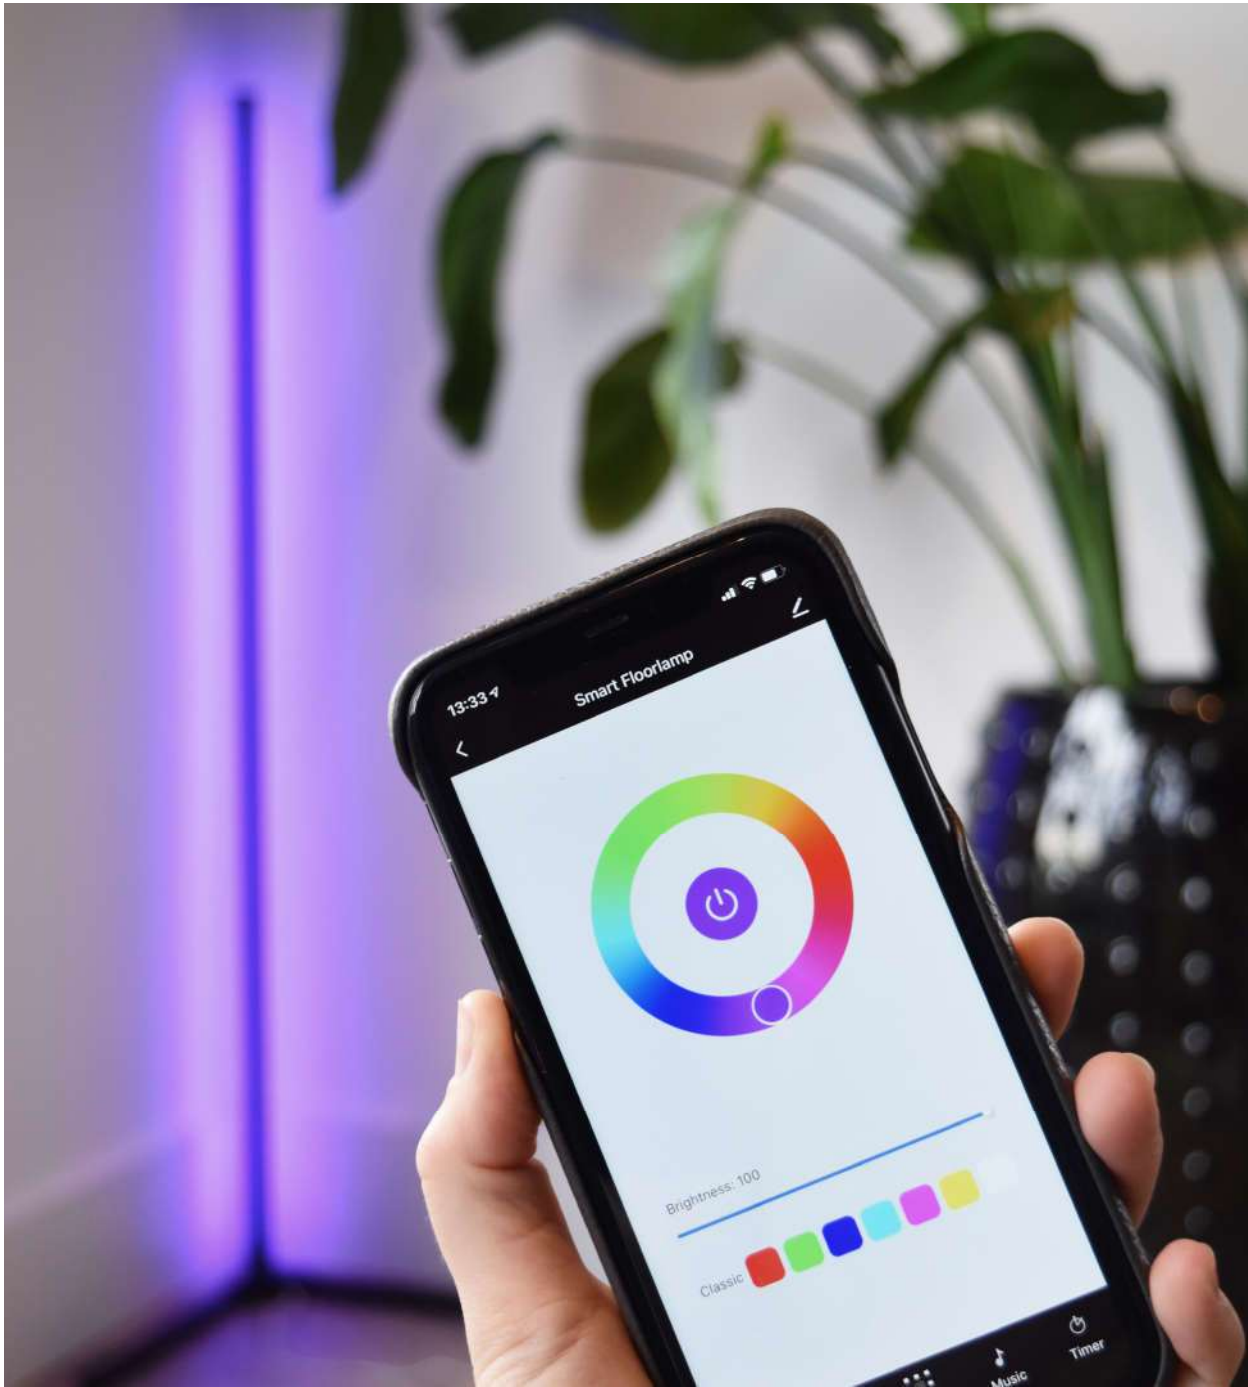

DS FAUF aP VS PX O AN CHAODF - INDOOR

The products in the indoor collection are super versatile. Switch from functional lighting to colorful ambiance in a second using voice command or the free Caalex app. Creating your own ambiance and setting your personal preferences has never been easier.