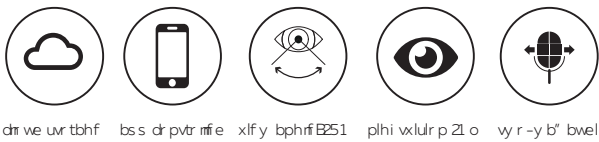

Out and about or at home, with these Caex Smart Video Doorbells you'll always know who is at your door! See what's happening right outside your door via your phone, 24 hours a day, live.

See, hear and talk to visitors via the video function and built-in microphone and speakers.