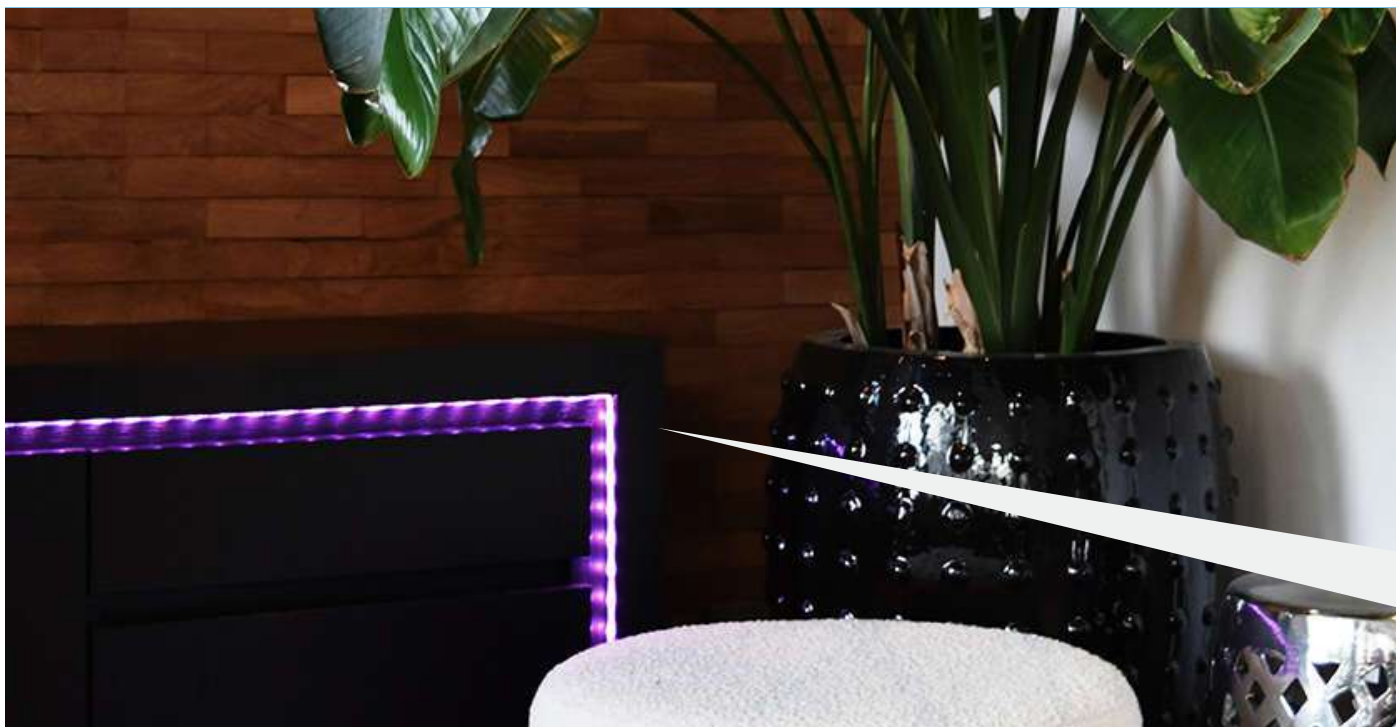

Choose from more than 100 colors, there is a colour for every mood. With the various programmable scenarios, you can make it your own. Wherever you use these lamps. With these light sources in the house, your day can't go wrong.