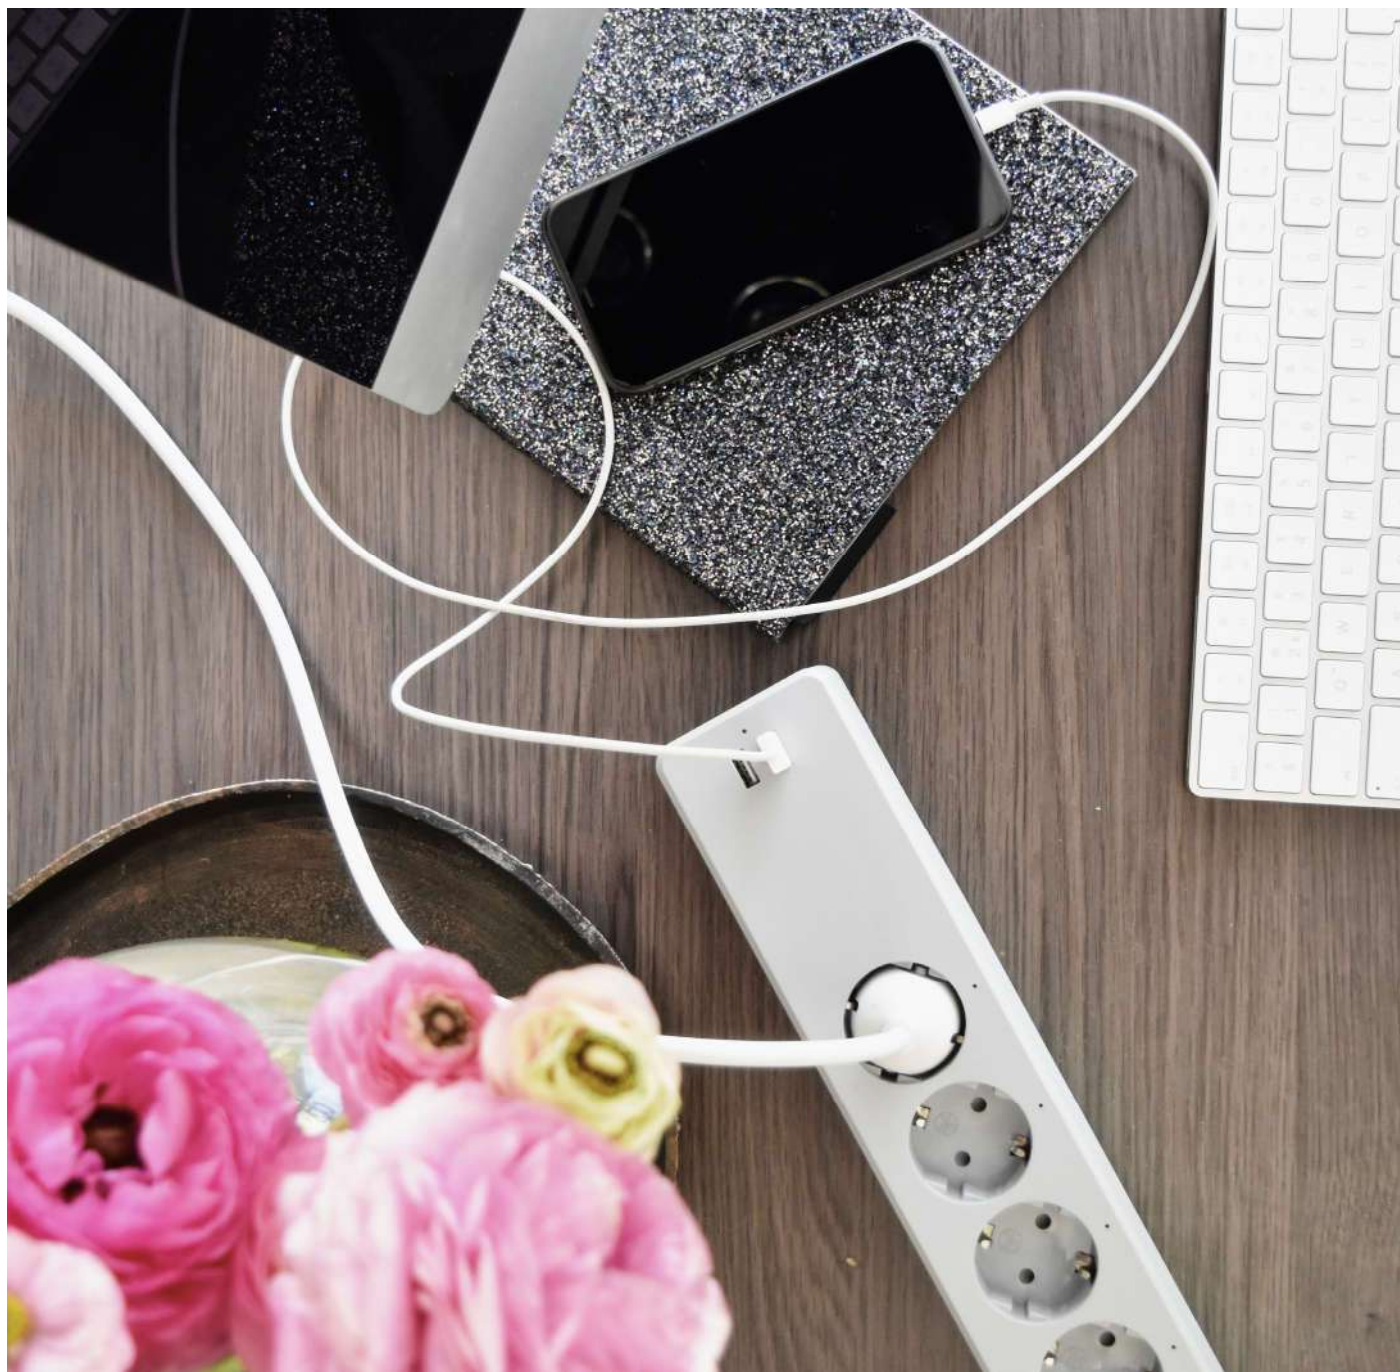

Tn bsuQpx f stpdl fu
VL
lodm4 VTC r psut
Art. # 900018
EAN 8712879146797

Tn bsuQpx f sr mh FV
Art. # 429198
EAN 8712879144977

With the Calnex Smart Plugs and Sockets you can connect all devices, even non-smart items, to the free Calnex Smart app and control them centrally.

Put the plug in the socket and plug the device to be controlled into the plug or socket. Saving energy and enjoying comfort go hand in hand with this product.