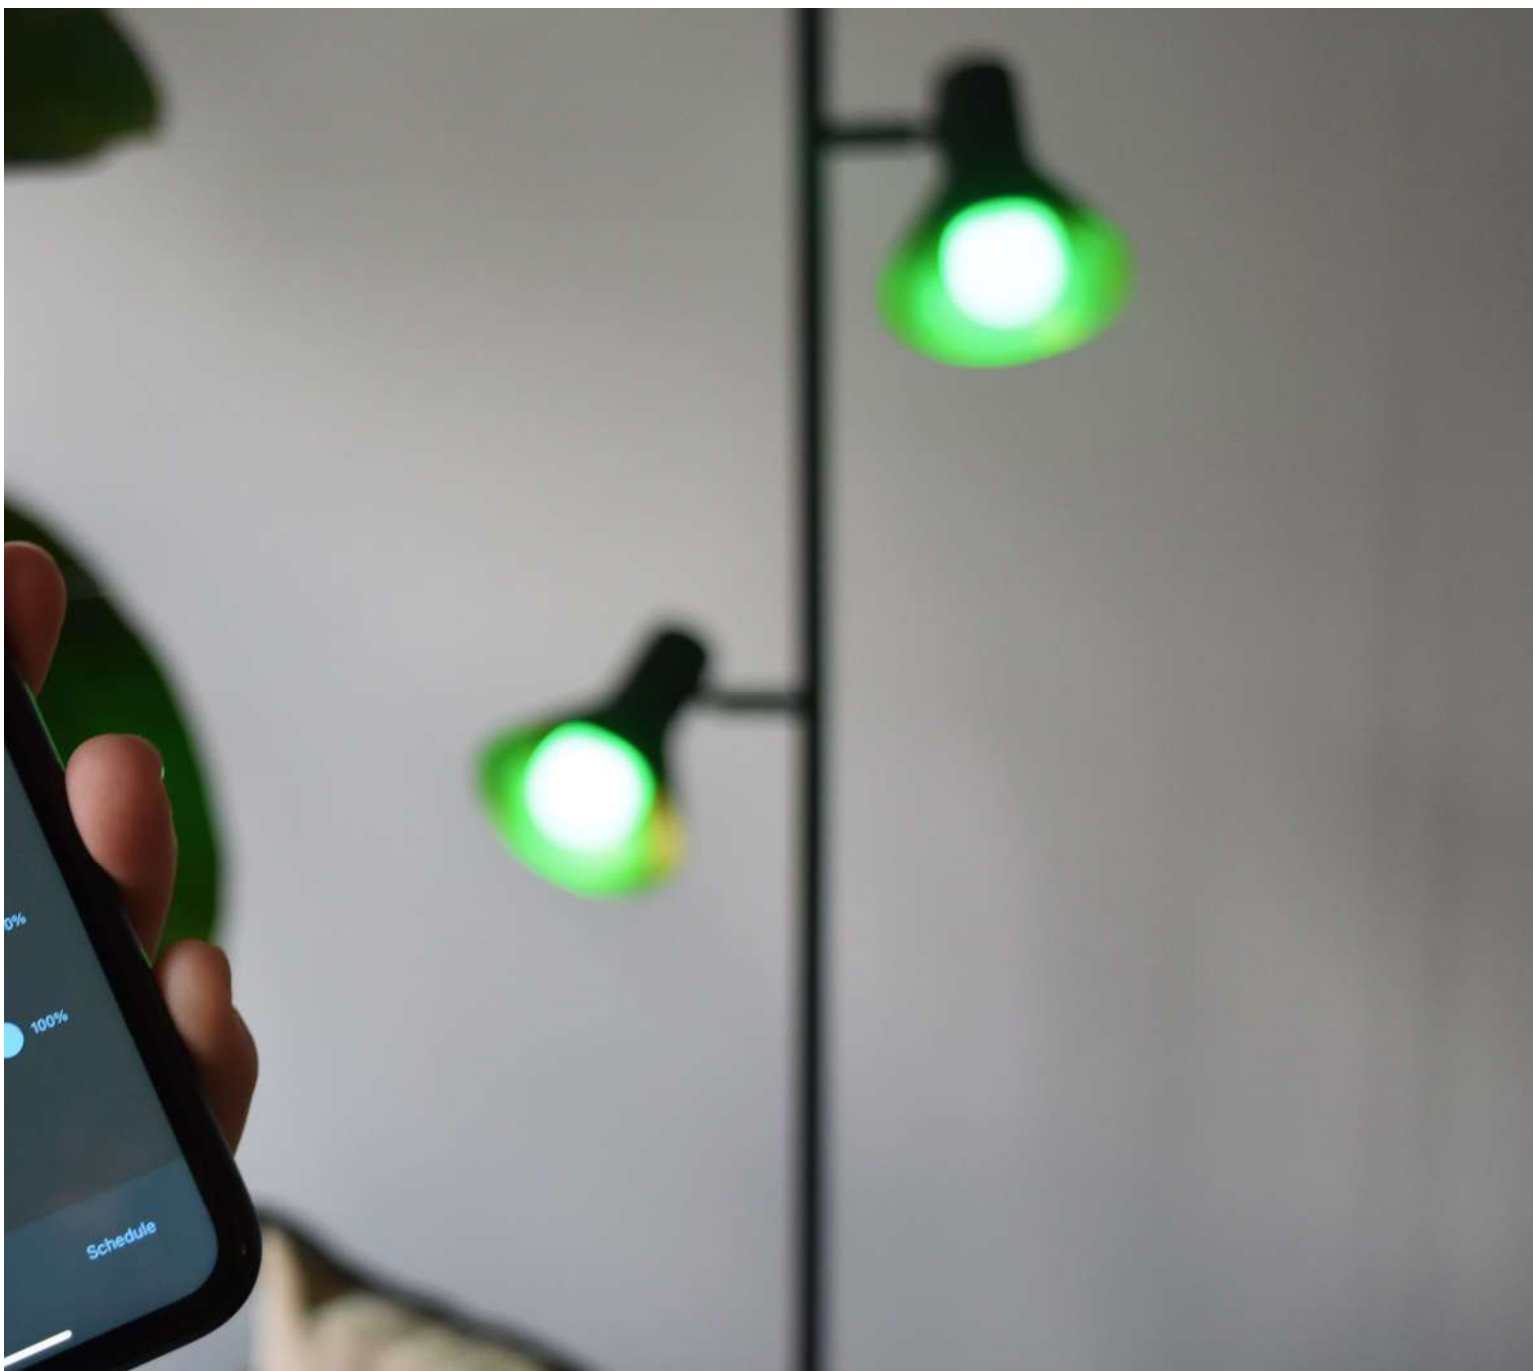

With the RGB Multicolour lamps, you can easily transform your living room from a workplace to a party venue or home cinema!

Choose from more than 100 colors, there is a colour for every mood. With the various programmable scenarios, you can make it your own. Wherever you use these lamps. With these light sources in the house, your day can't go wrong.