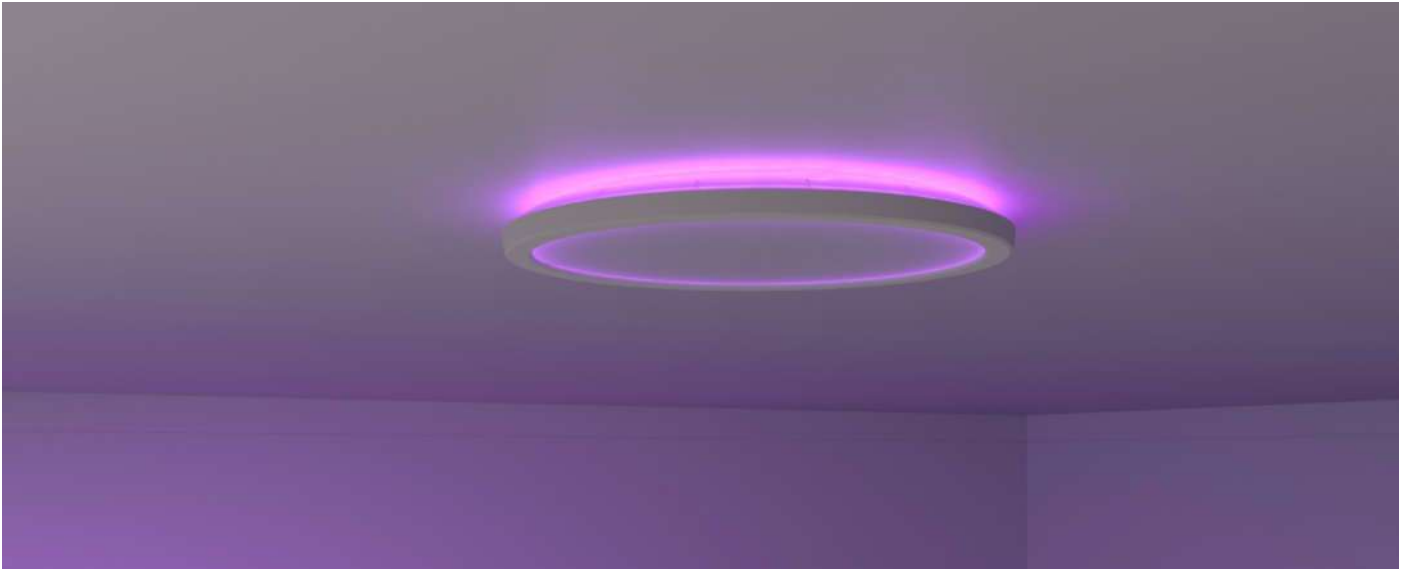

Damfy Tn bsuk6epps - I bnp

Light up your ceiling and room with the newest Halo ceiling lights.

Choose from a variety of ceiling lights and downlights. Connect them to the free Calex app on your phone and enjoy programmable scenarios.

Set timers and adjust your halo to your personal wishes and the rhythm of your day. Adjust the color of the light to your mood and enjoy over 100 color options.

R4 AWA&ACMF

Tn bsul bnp Df ktoh Mhi u30DN

RGB+Tunable White
Art. # 53 01 0006 00
EAN 8712879156581
2700-6500K + RGB
22W, 2200 Lumen

R4 AWA&ACMF

Tn bsul bnp Df ktoh Mhi u40DN

RGB+Tunable White
Art. # 53 01 0007 00
EAN 8712879156802
2700-6500K + RGB
25W, 3000 Lumen