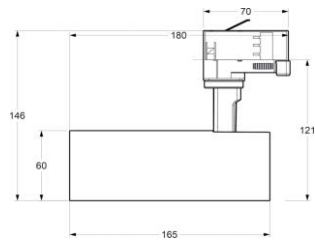

MONO M2 track-spotlight
A mid-size high-quality track-spotlight for three-circuit tracks such as the "GLOBAL Trac Pro". Easy to adjust lighting-direction. Beam angle 15 degrees. Non-dimmable, 3000K, 850lm, Ra 90.

H: 16,5 cm
Ø: 6 cm
12W LED 850lm
3000K CRI 90
IP20

MO10024-5007

7391741100931