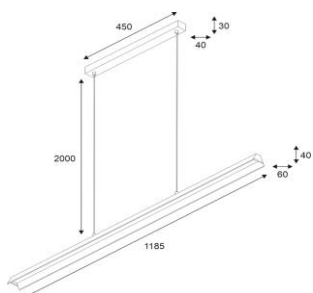

MONO M7 hanging lamp
A timeless while also modern, sand-white hanging-lamp, excellent above a work-desk or a above dining-table. Dimmable, 3000K, 2044lm, Ra 90

H: 4 cm
W: 118,5 cm
33W LED 2044lm
3000K CRI 90
IP20

MO10006-5007

7391741000149