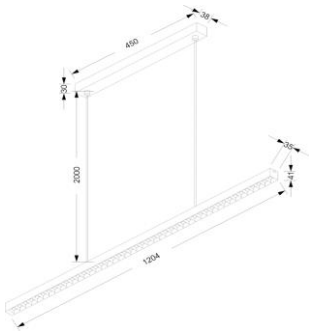

MONO M8 hanging lamp
A simplistic, sand-black hanging-lamp, excellent above a work-desk or a above dining-table. Dimmable, 3000K, 1736lm, Ra 90

H: 4 cm
W: 120,5 cm
35W LED 1736lm
3000K CRI 90
IP20

MO10007-4007

7391741000170