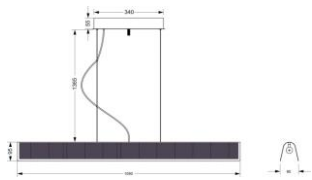

MONO M23 hanging lamp
A high-quality hanging-lamp in matt brass colored metal. The perforated shade prevents glare. Excellent above a work-desk or a dining-table in a more modern interior design. Dimmable, 3000K, 1500 lm, Ra > 80.

H: 9,5 cm
W: 109 cm
25W LED 1500lm
3000K CRI 80
IP20

MO10021-6519

7391741100481