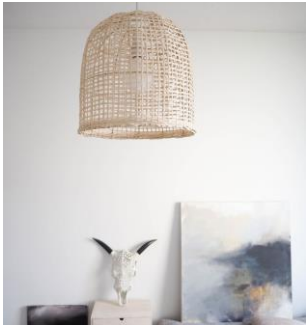

Sadie hanging lamp
Light and easygoing hanging lamp made from rattan. Gives the room a natural feel.

H: 36 cm
Ø: 41 cm
E27 Max. 42W
IP20

K32617-1L

6430062562101