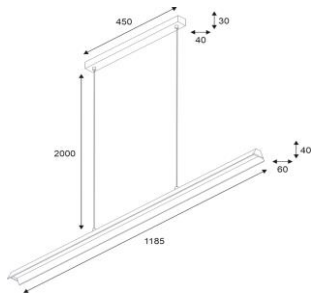

MONO M7 hanging lamp
A timeless while also modern, sand-black hanging-lamp, excellent above a work-desk or a above dining-table. Dimmable, 3000K, 2044lm, Ra 90

H: 4 cm
W: 118,5 cm
33W LED 2044lm
3000K CRI 90
IP20

MO10006-4007

7391741000132