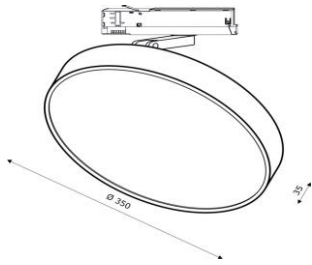

MONO M22 track-plafoniere
A high-quality sand black track-plafoniere for three-circuit tracks such as the "GLOBAL Trac Pro". Easy to adjust lighting-direction. Excellent choice for general lighting. Dimmable, 3000K, 1770lm, Ra 90.

H: 9 cm
Ø: 7 cm
GU10 Max. 35W
IP44

MO10020-4007

7391741100467