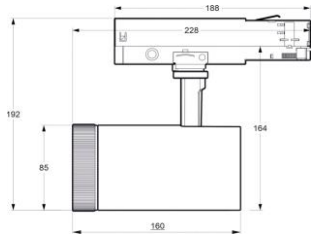

MONO M4 track-spotlight
A versatile high-quality track-spotlight with easily adjustable beam-angle for three-circuit tracks such as the "GLOBAL Trac Pro". Easy to adjust lighting-direction. Beam angle 9.5 - 42 degrees. Dimmable, 3000K, 900-1400lm, Ra 90.

H: 16 cm
Ø: 8,5 cm
30W LED 900-1400lm
3000K CRI 90
IP20

MO10026-4007

7391741100979