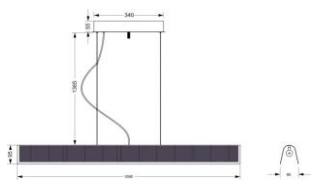

MONO M23 hanging lamp
A high-quality hanging-lamp in sand black colored metal. The perforated shade prevents glare. Excellent above a work-desk or a dining-table in a more modern interior design. Dimmable, 3000K, 1350 lm, Ra > 80.

H: 9,5 cm
W: 109 cm
25W LED 1350lm
3000K CRI 90
IP20

MO10021-4007

7391741100474