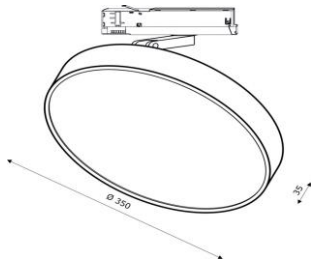

MONO M22 track-plafoniere
A high-quality sand white track-plafoniere for three-circuit tracks such as the "GLOBAL Trac Pro". Easy to adjust lighting-direction. Excellent choice for general lighting. Dimmable, 3000K, 1770lm, Ra 90.

H: 4 cm
Ø: 35 cm
28W LED 1691lm
3000K CRI 90
IP20

MO10020-5007

7391741100313