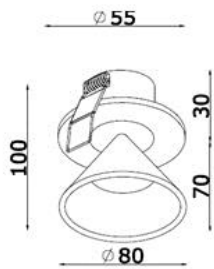

MONO M5 spotlight
A small and inconspicuous sand black spotlight, perfect for accent-lighting. Beam angle 25 degrees. Height 10 cm. Dimmable, 3000K, 375lm, Ra 90.

H: 10 cm
Ø: 8 cm
5W LED 372lm
3000K CRI 90
IP20

MO10004-4007

7391741000163