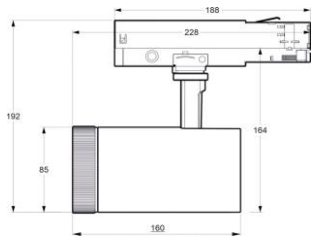

MONO M4 track-spotlight
A versatile high-quality track-spotlight with easily adjustable beam-angle for three-circuit tracks such as the "GLOBAL Trac Pro". Easy to adjust lighting-direction. Beam angle 9.5 - 42 degrees. Dimmable, 3000K, 900-1400lm, Ra 90.

H: 16 cm
Ø: 8,5 cm
30W LED 900-1400lm
3000K CRI 90
IP20

MO10026-5007

7391741100986