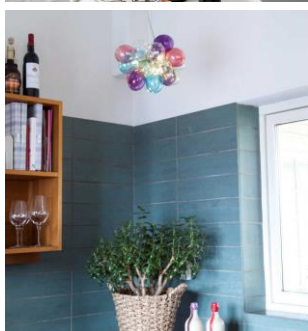

Gross Mini hanging lamp
Gross mini is an exclusive and truly lovely hanging lamp with 19 glass spheres in different colours. This eye-catcher gives your interior a playful and smart feel.

H: 28 cm
Ø: 30 cm
3 x G9 Max. 40W
IP20

4200640-7000

7391741006400