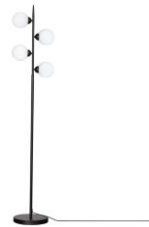

Punto 4-lt floor lamp
The Punto floor lamp has a simple, stripped-down design but gives a vibrant and fun impression with its vertical glass cups.

H: 160 cm
W: 32 cm
4 X G9 Max. 5W
IP20

4100940-4002 7391741009425