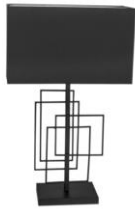

4001960-5000

7391741019615

**Paragon table lamp 52**  
Table lamp Paragon is an extraordinary piece of design, with quadrangular shapes of different sizes. This slim lamp sits happily on the window board or the bedside table. The look is modern, yet straightforward.

H: 52 cm  
W: 27 cm  
E27 Max. 40W  
IP20

4002040-4002

7391741020406

**Paragon table lamp 52**  
Table lamp Paragon is an extraordinary piece of design, with quadrangular shapes of different sizes. This slim lamp sits happily on the window board or the bedside table. The look is modern, yet straightforward.

H: 52 cm  
W: 27 cm  
E27 Max. 40W  
IP20

4002040-4002

7391741020413

**Paragon table lamp 69**  
Table lamp Paragon is an extraordinary piece of design, with quadrangular shapes of different sizes. This slim lamp sits happily on the window board or the bedside table. The look is modern, yet straightforward.