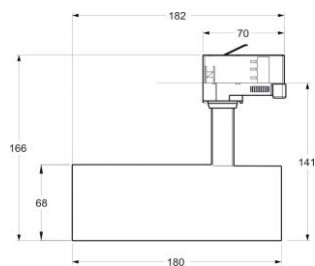

MONO M3 track-spotlight
A larger sized high-quality track-spotlight for three-circuit tracks such as the "GLOBAL Trac Pro". Easy to adjust lighting-direction. Beam angle 15 degrees. Non-dimmable, 3000K, 1600lm, Ra 90.

H: 18 cm
Ø: 7 cm
20W LED 1600lm
3000K CRI 90
IP20

MO10025-5007

7391741100962