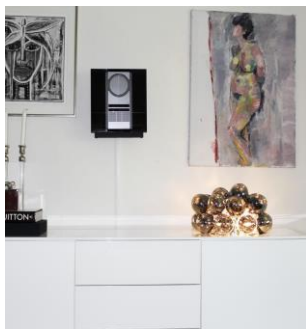

Gross table lamp
Gross table lamp with 22 glass spheres is a great choice for the sideboard. This beautiful lamp gives your interior a great feeling.

H: 32 cm
Ø: 38 cm
6 x G9 Max. 40W
IP20

4001930-4505

7391741019325