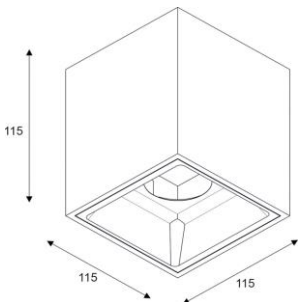

MONO M11 ceiling spotlight
A surface-mounted sand black downlight with timeless design, perfect to place for example above your work-desk to create effective lighting where you need it the most. Beam angle 30 degrees. Dimmable, 3000K, 1593lm, Ra 90.

H: 11,5 cm
W: 11,5 cm
D: 11,5 cm
20W LED 1593lm
3000K CRI 90
IP20

MO10011-4007

7391741100375