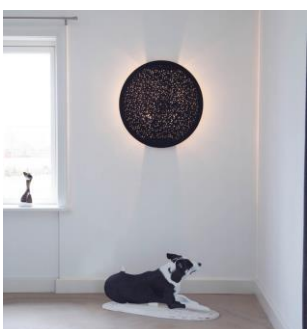

Colby wall lamp
Wall lamp Colby features a perforated shade which casts lovely light patterns on the walls. This is an elegant lamp that adds style and creates a warm atmosphere. Light source 4 X E14, Diameter 71 cm.

Ø: 70 cm
D: 8 cm
4 x E14 Max. 40W
IP20

4300170-4007

7391741001771