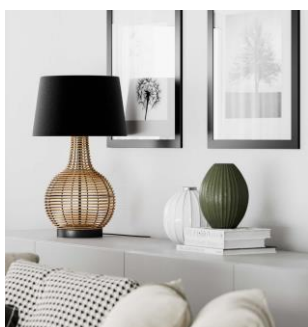

Granada table lamp
Cosy, eye-catching and classic at the same time – the Granada table lamp with a black cotton lampshade and a base in black metal and natural-coloured rattan leaves a welcoming and homely impression regardless of location. It is appreciated as a bedside lamp, hallway lamp, reading light on a table or to provide light for a stylish still-life on the shelf. Buy a light source with a 60mm diameter
E27 socket in either amber or transparent – both give a lovely cosy feel inside the dark lampshade.

H: 52 cm
Ø: 33 cm
E27 Max. 40W
IP20

4002270-5507 7391741022707

The Granada table lamp is 52 cm high, measures 33 cm in diameter and has a cord length of 200 cm with a switch on the cord. The lamp becomes dimmable if connected to a dimmer.