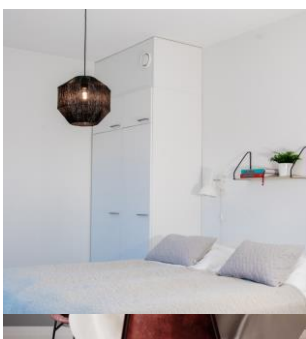

Alaia hanging lamp
The Alaia is a octagon shaped hanging -lamp made of fine metal-wire. The light filters from between the wires creating a interesting athmosphere. Diameter 30 cm and height 32 cm. Construction for easy installation on hook and easy hanging-height adjustment. Comes fitted with a luminaire -plug.

H: 32 cm
Ø: 30 cm
E27 Max. 40W
IP20

K50817-1MU 6430062565676