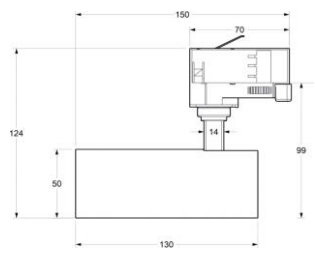

Mono M1 track-spotlight
A petite, high-quality track-spotlight for three-circuit tracks such as the "GLOBAL Trac Pro". Easy to adjust lighting-direction. Beam angle 12 degrees. Non-dimmable, 3000K, 520lm, Ra 90.

H: 13 cm
Ø: 5 cm
8W LED 520lm
3000K CRI: 90
IP20

MO10023-4007

7391741100917