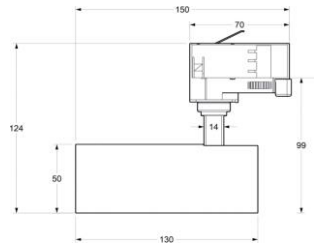

Mono M1 track-spotlight
A petite, high-quality track-spotlight for three-circuit tracks such as the "GLOBAL Trac Pro". Easy to adjust lighting-direction. Beam angle 12 degrees. Non-dimmable, 3000K, 520lm, Ra 90.

H: 13 cm
Ø: 5 cm
8W LED 520lm
3000K CRI 90
IP20

MO10023-5007

7391741100924