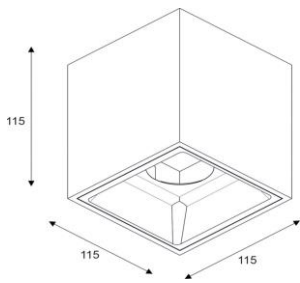

MONO M11 ceiling spotlight
A surface-mounted sand white downlight with timeless design, perfect to place for example above your work-desk to create effective lighting where you need it the most. Beam angle 30 degrees. Dimmable, 3000K, 1593lm, Ra 90.

H: 11,5 cm
W: 11,5 cm
D: 11,5 cm
20W LED 1593lm
3000K CRI 90
IP20

MO10011-5007

7391741100382