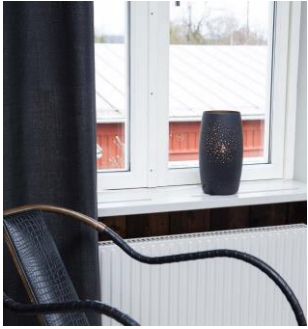

Colby table lamp
Table lamp Colby features a perforated shade which casts lovely light patterns on the walls. This is an elegant lamp that adds style and creates a warm atmosphere. Height 26 cm.

H: 26 cm
E27 Max. 40W
IP20

4001780-4007

7391741178008