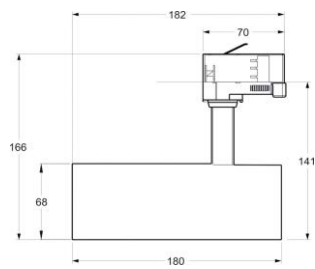

MONO M3 track-spotlight
A larger sized high-quality track-spotlight for three-circuit tracks such as the "GLOBAL Trac Pro". Easy to adjust lighting-direction. Beam angle 15 degrees. Non-dimmable, 3000K, 1600lm, Ra 90.

H: 18 cm
Ø: 7 cm
20W LED 1600lm
3000K CRI 90
IP20

MO10025-4007

7391741100955