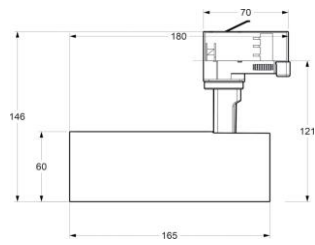

MONO M2 track-spotlight
A mid-size high-quality track-spotlight for three-circuit tracks such as the "GLOBAL Trac Pro". Easy to adjust lighting-direction. Beam angle 15 degrees. Non-dimmable, 3000K, 850lm, Ra 90.

H: 16,5 cm
Ø: 6 cm
12W LED 850lm
3000K CRI 90
IP20

MO10024-5007

7391741100948