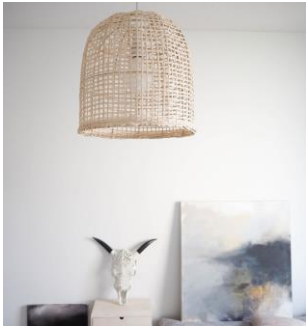

Sadie hanging lamp
Light and easygoing hanging lamp made from rattan. Gives the room a natural feel.

H: 36 cm
Ø: 41 cm
E27 Max. 42W
IP20

K32617-1L

6430062562101