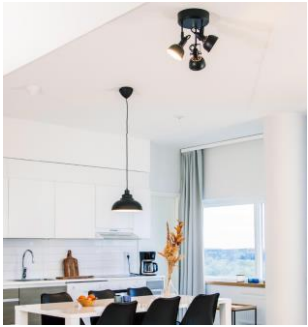

Teodor 3-lt ceiling spotlight
Timeless design and easily adjustable shades create this ceiling spotlight that is both practical and easy to place. With three light sources ample amounts of light can be projected. Easy to install thanks to the construction allowing installation on a ceiling hook, the luminaire plug is also included.

H: 36 cm
3 x E14 Max. 42W
IP20

K14110-3MU

6430062565331